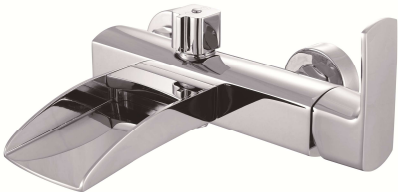

**Basin Mixer**  
LMC61501

**Basin Mixer**  
LMC61502

**Basin Mixer**  
LMC61501G

**Bidet Mixer**  
LMC61503

**Shower Mixer**  
LMC61505

**Bath & Shower Mixer**  
LMC61506

**Bath & Shower Mixer in Golden+White**  
LMC61506GW

**Three-Hole Basin Mixer**  
LMC61513

**Concealed Basin Mixer**  
LMC61508

**Concealed Basin Mixer in White+Chrome**  
LMC61508CW

**Concealed Basin Mixer in Golden+White**  
LMC61508GW

**Chelsea Series**

**Basin Mixer**  
LMC62301

**Basin Mixer**  
LMC62302

**Bath & Shower Mixer - Shower Column Set**  
LMC62306-3

**Bath & Shower Mixer  
Shower Wall Bracket Set**  
LMC62306-1

**Bath & Shower Mixer - Shower Sliding Bar Set**  
LMC62306-2