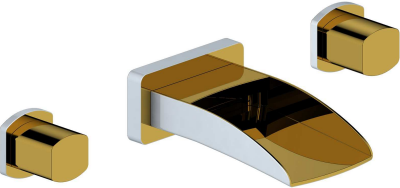

**Basin Mixer**  
LMC61501

**Basin Mixer**  
LMC61502

**Basin Mixer**  
LMC61501G

**Bidet Mixer**  
LMC61503

**Shower Mixer**  
LMC61505

**Bath & Shower Mixer**  
LMC61506

**Bath & Shower Mixer in Golden+White**  
LMC61506GW

**Three-Hole Basin Mixer**  
LMC61513

**Concealed Basin Mixer**  
LMC61508

**Concealed Basin Mixer in White+Chrome**  
LMC61508CW

**Concealed Basin Mixer in Golden+White**  
LMC61508GW

**Chelsea Series**

**Basin Mixer**  
LMC62301

**Basin Mixer**  
LMC62302

**Bath & Shower Mixer - Shower Column Set**  
LMC62306-3

**Bath & Shower Mixer  
Shower Wall Bracket Set**  
LMC62306-1

**Bath & Shower Mixer - Shower Sliding Bar Set**  
LMC62306-2