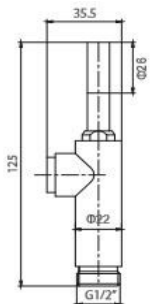

Item No. **LST15026**
Finish **Chrome**
Material **Brass**
Weight **210g**