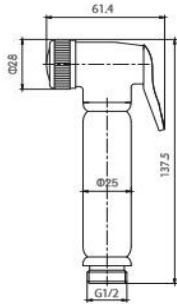

Item No. **LST15003BZ**
Finish **Bronze**
Material **Brass**
Weight **295g**