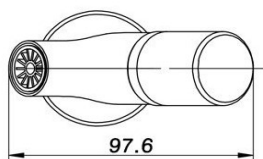

Item No. LSS8588

Brass Bibcock Solid brass material, ceramic disc cartidge, 3 way function included on/off function

Sprayer ABS material with jet spray setting

Hook ABS material

Hose Extensible PU material with brass nut G1/2"

Finish Chrome