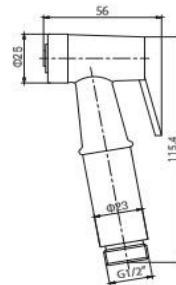

Item No. **LST15021A**
Finish **Chrome**
Material **Brass**
Weight **200g**

Item No. **LST15025**
Finish **Chrome**
Material **Brass**
Weight **170g**