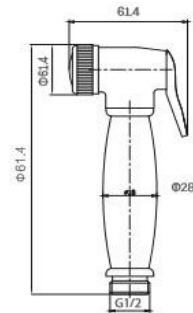

Item No. **LST15001**
Finish **Chrome**
Material **Brass**
Weight **270g**

Item No. **LST15003BZ**
Finish **Bronze**
Material **Brass**
Weight **295g**