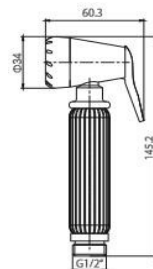

Item No. **LST15013**
Finish **Chrome**
Material **Brass**
Weight **330g**