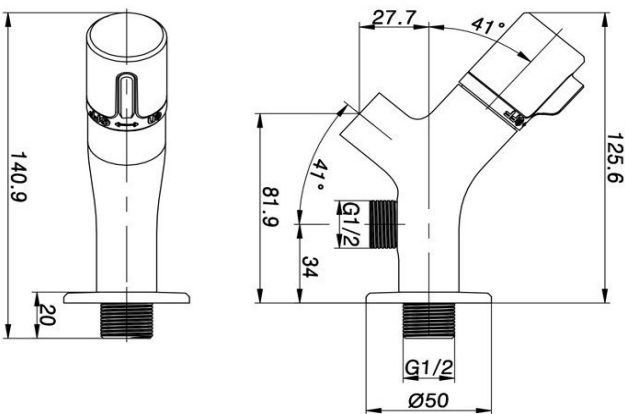

Item No. LSS8588

Brass Bibcock Solid brass material, ceramic disc cartidge, 3 way function included on/off function

Sprayer ABS material with jet spray setting

Hook ABS material

Hose Extensible PU material with brass nut G1/2"

Finish Chrome