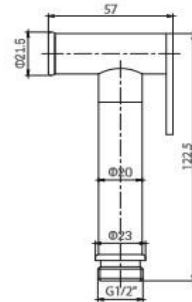

Item No. **LST15023BN**
Finish **Brushed Nickel**
Material **Brass**
Weight **170g**

Item No. **LST15021A**
Finish **Chrome**
Material **Brass**
Weight **200g**