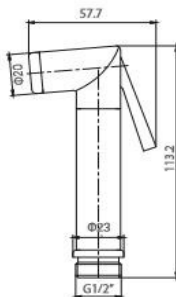

Item No. **LST17001**
Finish **Stain**
Material **SUS304**

Item No. **LST17002**
Finish **Stain**
Material **SUS304**

Item No. **LST15031**
Finish **Chrome**
Material **Brass**
Weight **150g**