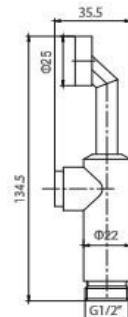

Item No. **LST15027**
Finish **Chrome**
Material **Brass**
Weight **165g**