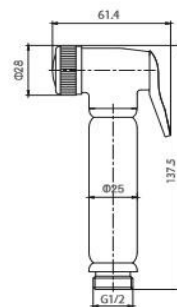

Item No. **LST15003BZ**
Finish **Bronze**
Material **Brass**
Weight **295g**